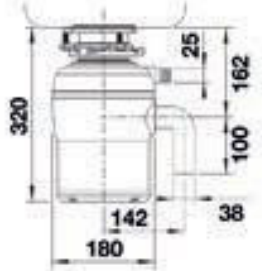

Specification	SCOPE OF SUPPLY
---------------	-----------------

**BLANCO FWD LITE**  
456 438  
HKD \$4,180

Removable easy to clean baffle  
Built-in air switch with cover in Chrome  
Stopper to close drain  
L-pipe with dishwasher or overflow connection  
Overflow connection for BLANCO sinks