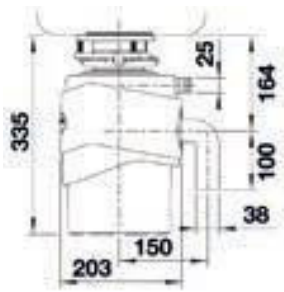

Specification	SCOPE OF SUPPLY
---------------	-----------------

**BLANCO FWD MEDIUM**  
456 439  
HKD \$6,500

Removable easy to clean baffle  
Built-in air switch with cover in Chrome and PVD steel  
Plug and strainer to close drain  
L-pipe with dishwasher or overflow connection  
Overflow connection for BLANCO sinks